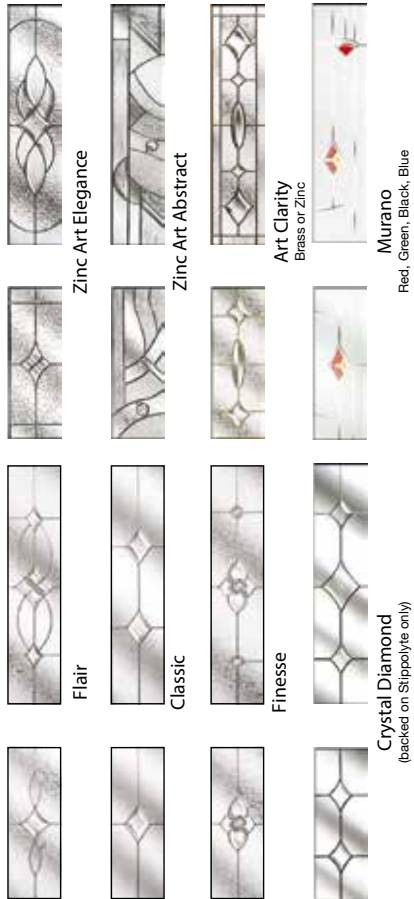

All Colours

White only

All Colours

White only

White only

White

Oak
both sides

Darkwood
both sides

White only

White only

Glass patterns or unglazed only